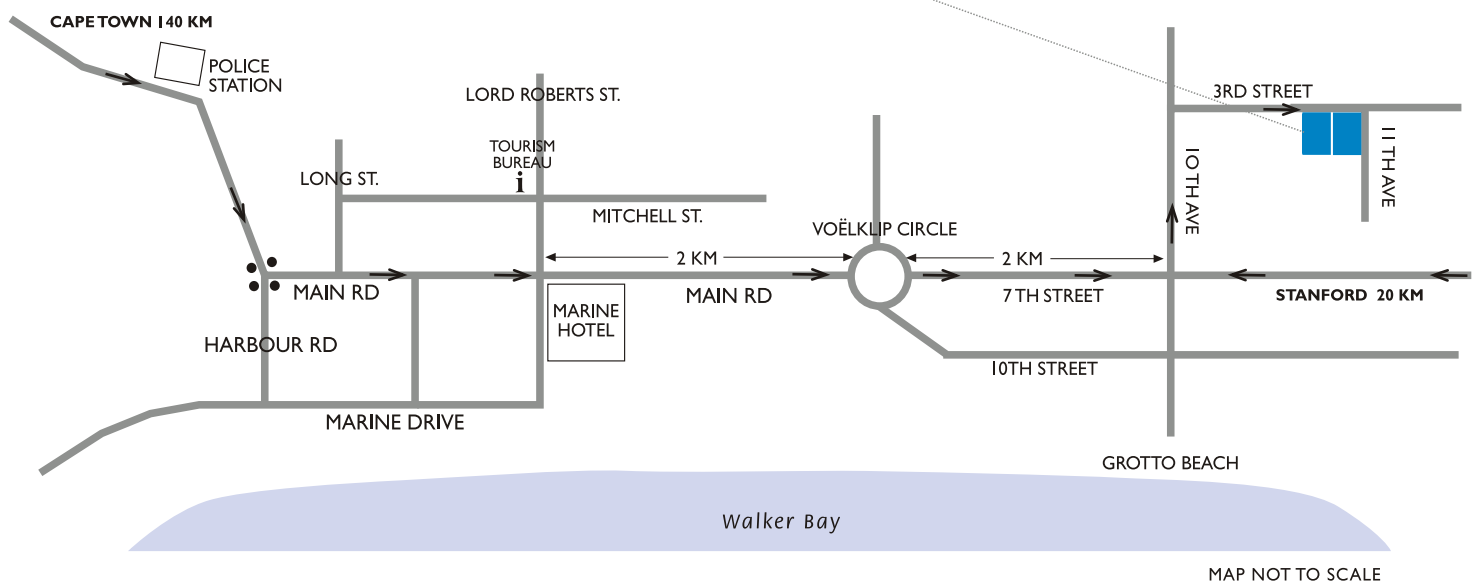

Mobile (24 Hours): +27 (0) 72 5123837

website: www.lesbaleines.co.za

GPS Map Coordinates Hermanus 34.42041, 19.24101 Les Baleines 34.407228, 19.289632

LATE ARRIVALS Prior arrangements and confirmation to be made for late arrivals, being arrivals or check in after 1700 hours. (Mobile number for confirmation of late arrivals +27 (0) 72 512 3837)

Directions Cape Town/Cape Town Airport: Follow the N2 to Somerset West. Stay on the N2, drive through Somerset West. Proceed on the N2 over Sir Lowry's Pass. Pass the Grabouw/Elgin turn off and proceed on the N2 over the Houw Hoek Pass. As you descend near Botriver keep a look out for the R43. Take the R43 off ramp to Hermanus. Pass through the village of Hawston (stay on the R43) and proceed to Hermanus town centre. On entering the town of Hermanus you will see a Police Station on your left hand side. Carry on until the road makes a sharp left turn. Keep on the road (you will pass the Marine Hotel on your right hand side). Keep on this road until you reach a traffic circle (roundabout). Do not take the left turn at the circle but carry on travelling straight - you will pass a 7/Eleven cafe on your left hand side. Turn left into 10th Avenue, up towards the mountain (signposted Les Baleines). Continue and turn right into 3rd Street. Les Baleines will be on your right hand side

Directions from the Garden Route: Follow the N2 direction Cape Town. Drive through the town of Riviersonderend. 10 Km outside the town turn left on the R326 to Stanford/Hermanus. In the town of Stanford turn right to Hermanus on the R43. After 20km you will enter the outskirts of Hermanus, this is 7th Street. Proceed to 10th Avenue (10de Laan). Turn right in 10th Ave - up towards the mountain. (Signposted Les Baleines). Continue and turn right into 3rd Street. Les Baleines will be on your right-hand side.